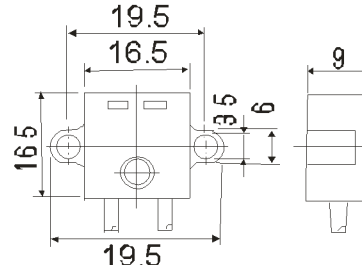

G/G5.3 HALOGEN LAMPHOLDER (Square-With fixing hole)

Product no : 32.0053.20
Rated current/Voltage : 10 A/24V
Housing/Contacts : Steatit KER 221/Brass, silver plated
Cables : Cu, Nickel plated, 0.75mm²,
PTFE (250°C)-150mm