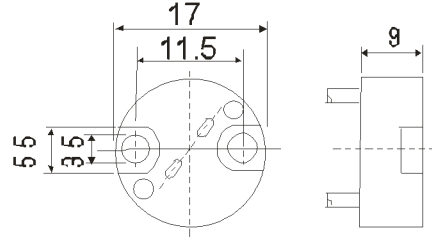

G4-G6.35 HALOGEN LAMPHOLDER (Round)

Product no : 32.0004.10
Rated current/Voltage : 10 A/24V
Housing/Contacts : Steatit KER 221/Brass, silver plated
Cables : Cu, Nickel plated, 0.75mm²,
PTFE (250°C)-150mm