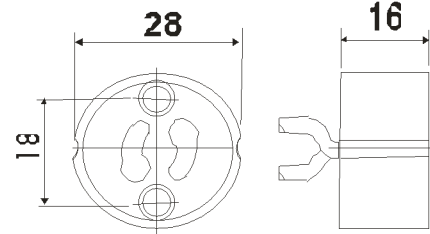

GU10-GZ10 HALOJEN LAMPHOLDER (Round)

Product no : 32.0010.10
Rated current/Voltage : 2A/250V
Housing/Contacts : Steatit KER 221/Brass, silver plated
Cables : Cu, Nickel plated, 0.75mm²,
PTFE (250°C)-150 mm