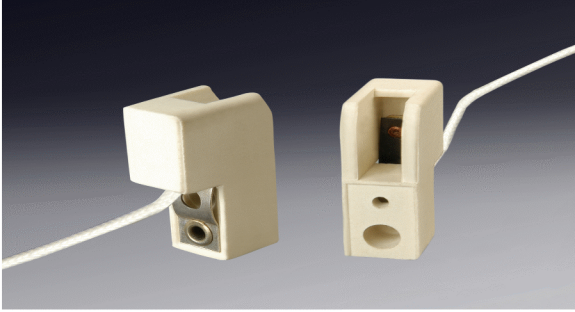

Fc2 HALOJEN LAMPHOLDER (Mobil)

Product no : 32.0002.10
Rated current/Voltage : 8A/250V
Housing/Contacts : Steatit KER 221/Copper, silver plated
Cables : Cu, Nickel plated, 1.0 mm²,
Silicon insulation