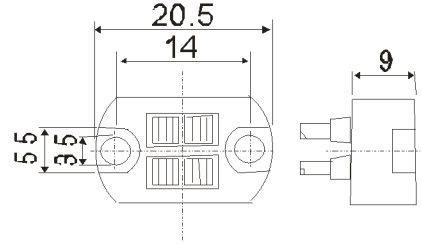

G4-G6.35 HALOGEN LAMPHOLDER (Rectangular)

Product no : 32.0004.20
Rated current/Voltage : 10 A/24V
Housing/Contacts : Steatit KER 221/Copper, silver plated
Cables : Cu, Nickel plated, 0.75mm²,
PTFE (250°C)-150mm