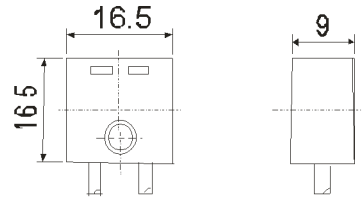

G/G5.3 HALOGEN LAMPHOLDER (Square)

Product no : 32.0053.10
Rated current/Voltage : 10 A/24V
Housing/Contacts : Steatit KER 221/Brass, silver plated
Cables : Cu, Nickel plated, 0.75mm²,
PTFE (250°C)-150mm