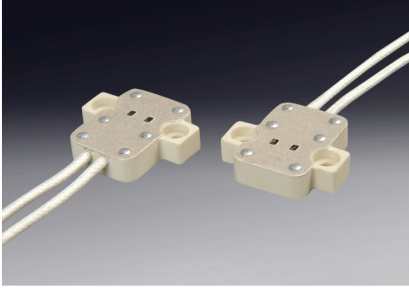

Product no : 32.0053.20
Rated current/Voltage : 10 A/24V
Housing/Contacts : Steatit KER 221/Brass, silver plated
Cables : Cu, Nickel plated, 0.75mm²,
PTFE (250°C)-150mm

G/G5.3 HALOJEN DUY (Dikdörtgen)

Mamul no : 32.0053.30
Anma akımı/Gerilimi : 10 A/24V
Gövde/Kontak yapısı : Steatit KER 221/Cu,gümüş kaplı
Bağlantı kablosu : Cu, Nikel kaplı, 0.75mm²,
PTFE (250°C) -150mm

G/G5.3 HALOJEN LAMPHOLDER (Rectangular)

Product no : 32.0053.30
Rated current/Voltage : 10 A/24V
Housing/Contacts : Steatit KER 221/Copper, silver plated
Cables : Cu, Nickel plated, 0.75mm²,
PTFE (250°C)-150mm