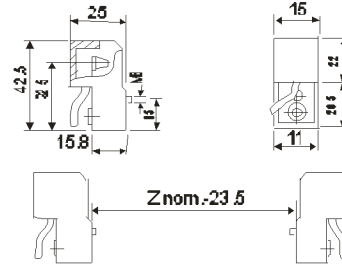

Fc2 HALOJEN LAMPHOLDER (Mobil)

Product no : 32.0002.10
Rated current/Voltage : 8A/250V
Housing/Contacts : Steatit KER 221/Copper, silver plated
Cables : Cu, Nickel plated, 1.0 mm²,
Silicon insulation