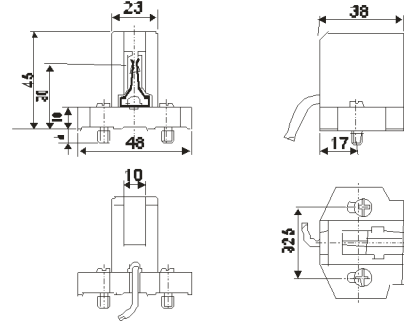

Fc2 HALOJEN DUY (Mobil)

Mamul no : 32.0002.10
Anma akımı/Gerilimi : 8 A/250V
Gövde/Kontak yapısı : Steatit KER 221/Cu gümüş kaplı
Bağlantı kablosu : Cu, Nikel kaplı, 1.0 mm²,
Silikon izolasyon – 300 mm

Fc2 HALOJEN LAMPHOLDER (Mobil)

Product no : 32.0002.10
Rated current/Voltage : 8A/250V
Housing/Contacts : Steatit KER 221/Copper, silver plated
Cables : Cu, Nickel plated, 1.0 mm²,
Silicon insulation

R7s HALOJEN DUY (Mobil)

Mamul no : 32.0007.10
Anma akımı/Gerilimi : 8 A/250V
Gövde/Kontak yapısı : Steatit KER 221/Cu pim, Gümüş
Kaplı, Çelik ile desteklenmiştir.
Bağlantı kablosu : Cu, Nikel kaplı, 0.75mm²,
PTFE (250°C) -200 mm

R7s HALOJEN LAMPHOLDER (Mobil)

Product no : 32.0007.10
Rated current/Voltage : 8A/250V
Housing/Contacts : Steatit KER 221/Copper pin, Silver
plated With stainless back up spring
Cables : Cu, Nickel plated, 0.75mm²,
PTFE (250°C) - 200 mm

R7s HALOJEN DUY (Çift uçlu, Z: 114.2)

Mamul no : 32.0007.30
Anma akımı/Gerilimi : 8 A/250V
Gövde/Kontak yapısı : Steatit KER 221/Cu pim, Gümüş
Kaplı, Çelik ile desteklenmiştir.
Bağlantı kablosu : Cu, Nikel kaplı, 0.75mm²,
PTFE (250°C) -200 mm

R7s HALOJEN LAMPHOLDER (Double ended, Z:114.2)

Product no : 32.0007.30
Rated current/Voltage : 8A/250V
Housing/Contacts : Steatit KER 221/Copper pin, Silver
plated With stainless back up spring
Cables : Cu, Nickel plated, 0.75mm²,
PTFE (250°C) - 200 mm