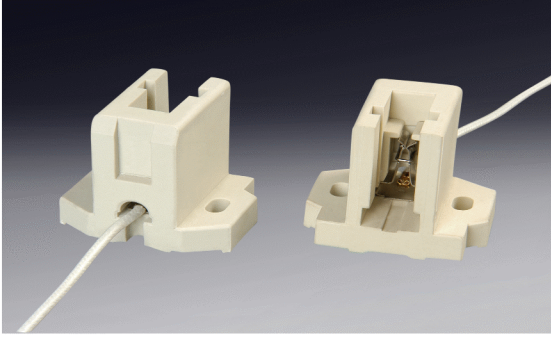

Fc2 HALOJEN DUY (Mobil)

Mamul no : 32.0002.10
Anma akımı/Gerilimi : 8 A/250V
Gövde/Kontak yapısı : Steatit KER 221/Cu gümüş kaplı
Bağlantı kablosu : Cu, Nikel kaplı, 1.0 mm²,
Silikon izolasyon – 300 mm

Fc2 HALOJEN LAMPHOLDER (Mobil)

Product no : 32.0002.10
Rated current/Voltage : 8A/250V
Housing/Contacts : Steatit KER 221/Copper, silver plated
Cables : Cu, Nickel plated, 1.0 mm²,
Silicon insulation

R7s HALOJEN DUY (Mobil)

Mamul no : 32.0007.10
Anma akımı/Gerilimi : 8 A/250V
Gövde/Kontak yapısı : Steatit KER 221/Cu pim, Gümüş
Kaplı, Çelik ile desteklenmiştir.
Bağlantı kablosu : Cu, Nikel kaplı, 0.75mm²,
PTFE (250°C) -200 mm

R7s HALOJEN LAMPHOLDER (Mobil)

Product no : 32.0007.10
Rated current/Voltage : 8A/250V
Housing/Contacts : Steatit KER 221/Copper pin, Silver
plated With stainless back up spring
Cables : Cu, Nickel plated, 0.75mm²,
PTFE (250°C) - 200 mm

R7s HALOJEN DUY (Çift uçlu, Z: 114.2)

Mamul no : 32.0007.30
Anma akımı/Gerilimi : 8 A/250V
Gövde/Kontak yapısı : Steatit KER 221/Cu pim, Gümüş
Kaplı, Çelik ile desteklenmiştir.
Bağlantı kablosu : Cu, Nikel kaplı, 0.75mm²,
PTFE (250°C) -200 mm

R7s HALOJEN LAMPHOLDER (Double ended, Z:114.2)

Product no : 32.0007.30
Rated current/Voltage : 8A/250V
Housing/Contacts : Steatit KER 221/Copper pin, Silver
plated With stainless back up spring
Cables : Cu, Nickel plated, 0.75mm²,
PTFE (250°C) - 200 mm