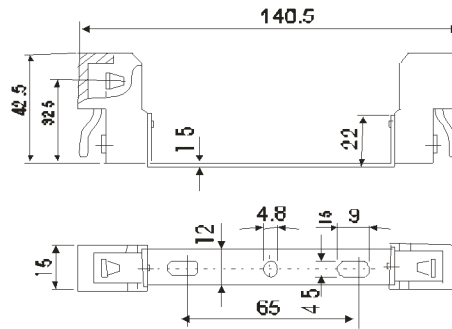

R7s HALOJEN LAMPHOLDER (Mobil)

Product no : 32.0007.10
Rated current/Voltage : 8A/250V
Housing/Contacts : Steatit KER 221/Copper pin, Silver
plated With stainless back up spring
Cables : Cu, Nickel plated, 0.75mm²,
PTFE (250°C) - 200 mm