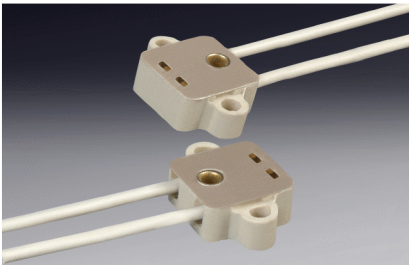

G4-G6.35 HALOGEN LAMPHOLDER (Rectangular)

Product no : 32.0004.20
Rated current/Voltage : 10 A/24V
Housing/Contacts : Steatit KER 221/Copper, silver plated
Cables : Cu, Nickel plated, 0.75mm²,
PTFE (250°C)-150mm

Product no : 32.0053.10
Rated current/Voltage : 10 A/24V
Housing/Contacts : Steatit KER 221/Brass, silver plated
Cables : Cu, Nickel plated, 0.75mm²,
PTFE (250°C)-150mm

G/G5.3 HALOJEN DUY (Kare-Tespit delikli)