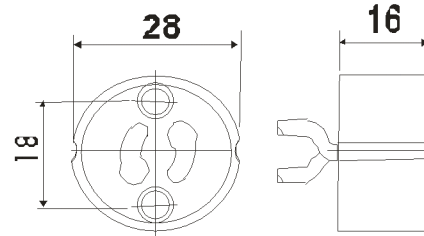

GU10-GZ10 HALOJEN LAMPHOLDERS (Rounds-With Terminal)

Product no : 32.0010.20
Rated current/Voltage : 2A/250V
Housing/Contacts : Steatit KER 221/Brass, silver plated
Cables : Cu, Nickel plated, 0.75mm²,
PTFE (250°C)-150 mm