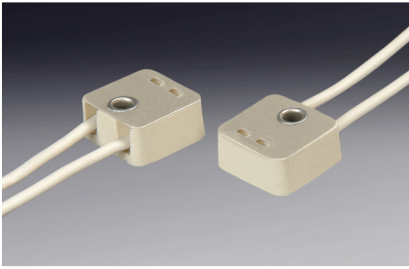

G4-G6.35 HALOGEN LAMPHOLDER (Round)

Product no : 32.0004.10
Rated current/Voltage : 10 A/24V
Housing/Contacts : Steatit KER 221/Brass, silver plated
Cables : Cu, Nickel plated, 0.75mm²,
PTFE (250°C)-150mm

G4-G6.35 HALOJEN DUY (Dikdörtgen)

Mamul no : 32.0004.20
Anma akımı/Gerilimi : 10 A/24V
Gövde/Kontak yapısı : Steatit KER 221/Cu.gümüş kaplı
Bağlantı kablosu : Cu, Nikel kaplı, 0.75mm²,
PTFE (250°C) -150mm

G4-G6.35 HALOGEN LAMPHOLDER (Rectangular)

Product no : 32.0004.20
Rated current/Voltage : 10 A/24V
Housing/Contacts : Steatit KER 221/Copper, silver plated
Cables : Cu, Nickel plated, 0.75mm²,
PTFE (250°C)-150mm