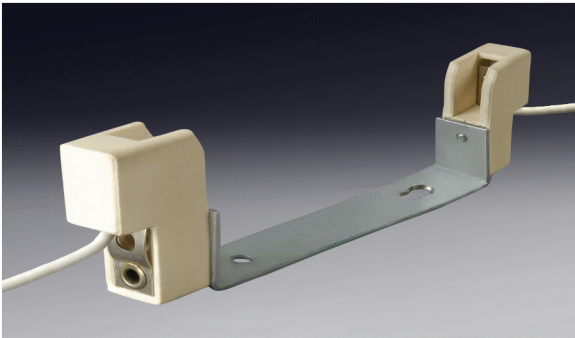

R7s HALOJEN LAMPHOLDER (Mobil)

Product no : 32.0007.10
Rated current/Voltage : 8A/250V
Housing/Contacts : Steatit KER 221/Copper pin, Silver
plated With stainless back up spring
Cables : Cu, Nickel plated, 0.75mm²,
PTFE (250°C) - 200 mm